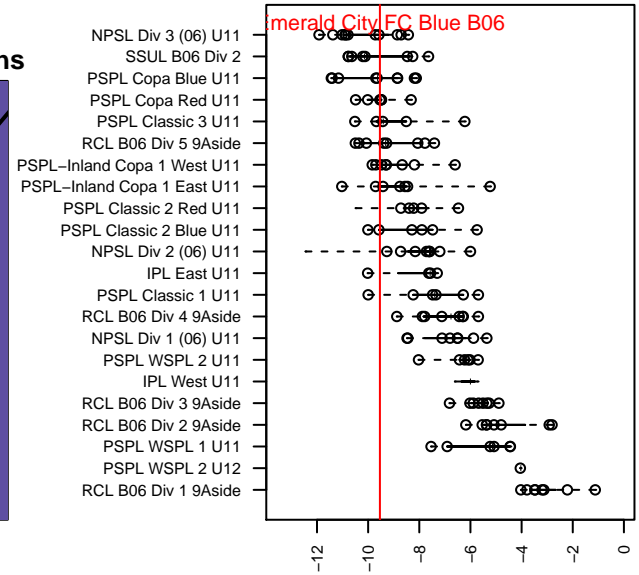

Emerald City FC Blue B06

Emerald City FC
 Seattle, WA
 B06 total strength=337
 attack=0.4 defense=0.1
 fall league = PSPL Copa Red U11
 spr league = Spr PSPL Copa U11

alt names used:
 Emerald City FC M06 Blue
 Emerald City FC M06 Blue

Venues played:
 2016 PSPL Copa Red U11
 2016 Spr PSPL Copa U11

**attack and defense variance (black dot)
relative to other teams
and top 10 in region**

**attack and defense rating
relative to others at age
and all opponents in last 13 months**